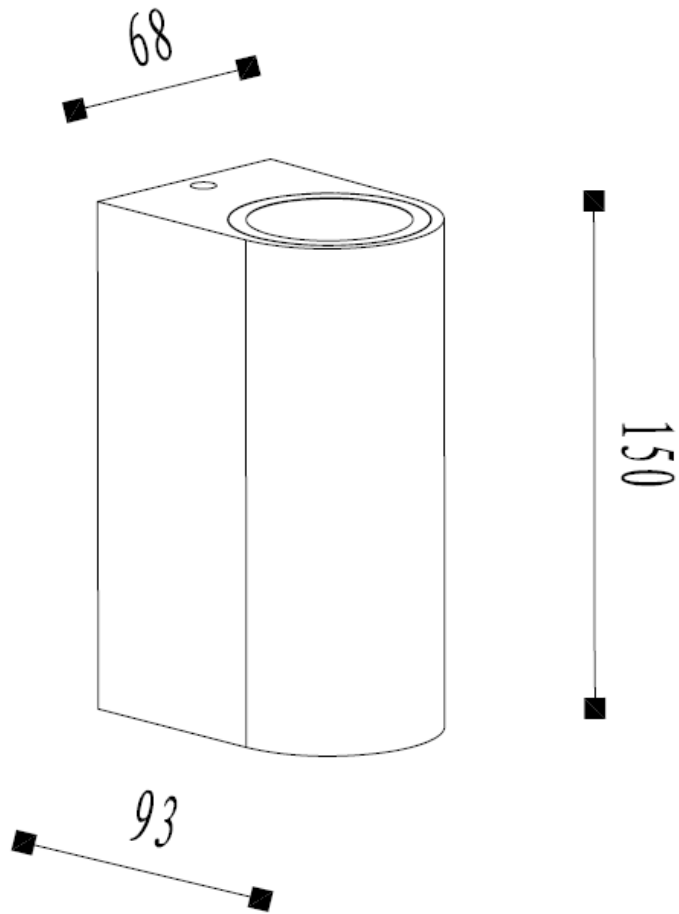

Line drawing of the item

Item number:27863/02/97

Installation drawing

Technical details

materials used:	Aluminium body with temper glass
color:	Rusty
dimmable and how is the fixture dimmable:	
size:	Height: 150mm Length: 93mm Width: 68mm Net Weight: 0.5kg
power requirements:	220-240V/~50Hz
bulb type and maximum Wattage:	GU10 LED MAX.4W
number of bulbs:	2xGU10
IP degree:	IP44