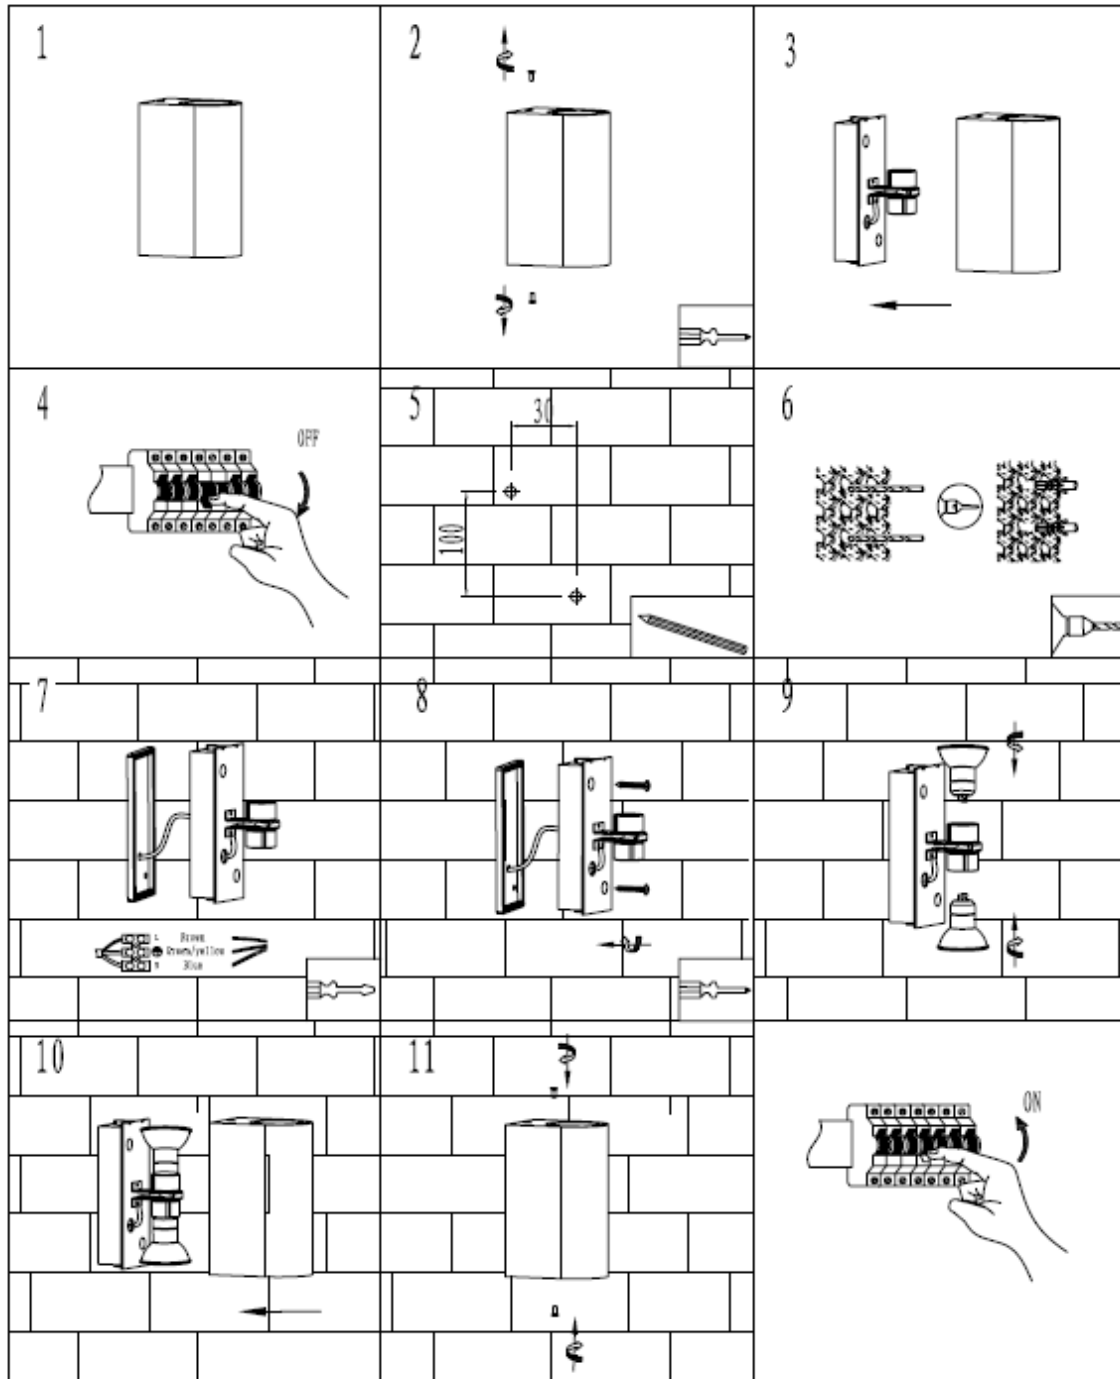

Line drawing of the item

Item number:27863/02/97

Installation drawing

Technical details

materials used:	Aluminium body with temper glass
color:	Rusty
dimmable and how is the fixture dimmable:	
size:	Height: 150mm Length: 93mm Width: 68mm Net Weight: 0.5kg
power requirements:	220-240V/~50Hz
bulb type and maximum Wattage:	GU10 LED MAX.4W
number of bulbs:	2xGU10
IP degree:	IP44