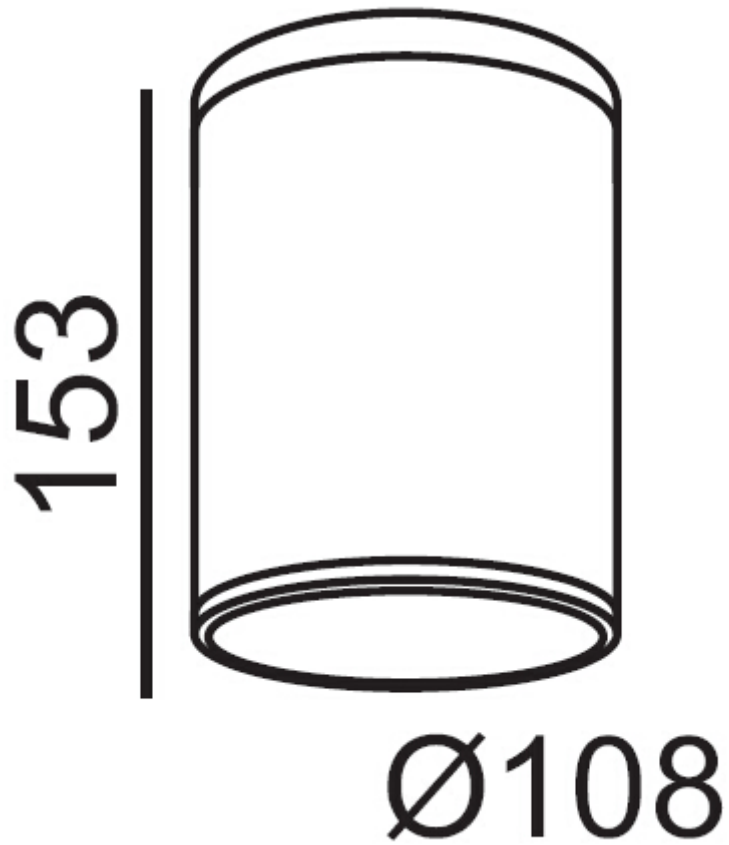

Line drawing of the item

Item number: 27870/01/30

Installation drawing

1.

2.

3.

4.

5.

Technical details

materials used:	Die-cast Aluminium
color:	Graphite
dimmable and how is the fixture dimmable:	
size:	Height: 15.3CM Length: Φ 10.8CM Width: Net Weight: 0.73KG
power requirements:	220-240V~50Hz
bulb type and maximum Wattage:	ESL E27 Max.24W
number of bulbs:	1xE27
IP degree:	IP54