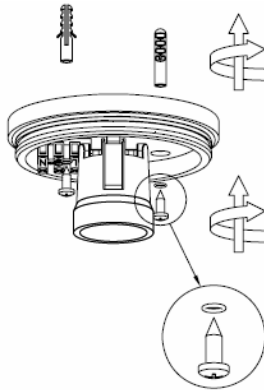

Line drawing of the item

Item number: 27870/01/30

Installation drawing

1.

2.

3.

4.

5.

Technical details

materials used:	Die-cast Aluminium
color:	Graphite
dimmable and how is the fixture dimmable:	
size:	Height: 15.3CM Length: Φ 10.8CM Width: Net Weight: 0.73KG
power requirements:	220-240V~50Hz
bulb type and maximum Wattage:	ESL E27 Max.24W
number of bulbs:	1xE27
IP degree:	IP54