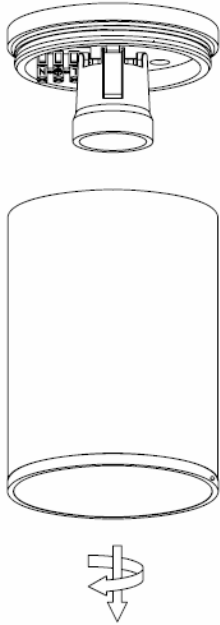

Line drawing of the item

Item number: 27870/01/30

Installation drawing

1.

2.

3.

4.

5.

Technical details

materials used:	Die-cast Aluminium
color:	Graphite
dimmable and how is the fixture dimmable:	
size:	Height: 15.3CM Length: Φ 10.8CM Width: Net Weight: 0.73KG
power requirements:	220-240V~50Hz
bulb type and maximum Wattage:	ESL E27 Max.24W
number of bulbs:	1xE27
IP degree:	IP54