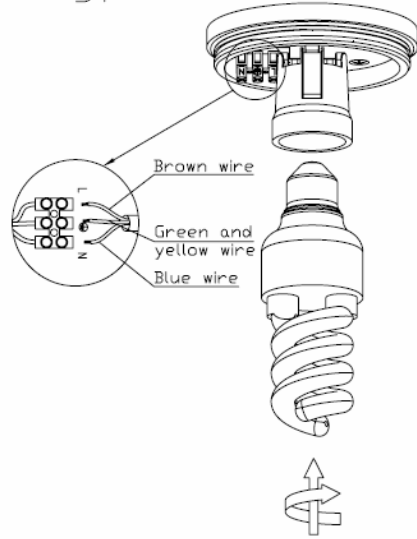

Line drawing of the item

Item number: 27870/01/30

Installation drawing

1.

2.

3.

4.

5.

Technical details

materials used:	Die-cast Aluminium
color:	Graphite
dimmable and how is the fixture dimmable:	
size:	Height: 15.3CM Length: Φ 10.8CM Width: Net Weight: 0.73KG
power requirements:	220-240V~50Hz
bulb type and maximum Wattage:	ESL E27 Max.24W
number of bulbs:	1xE27
IP degree:	IP54