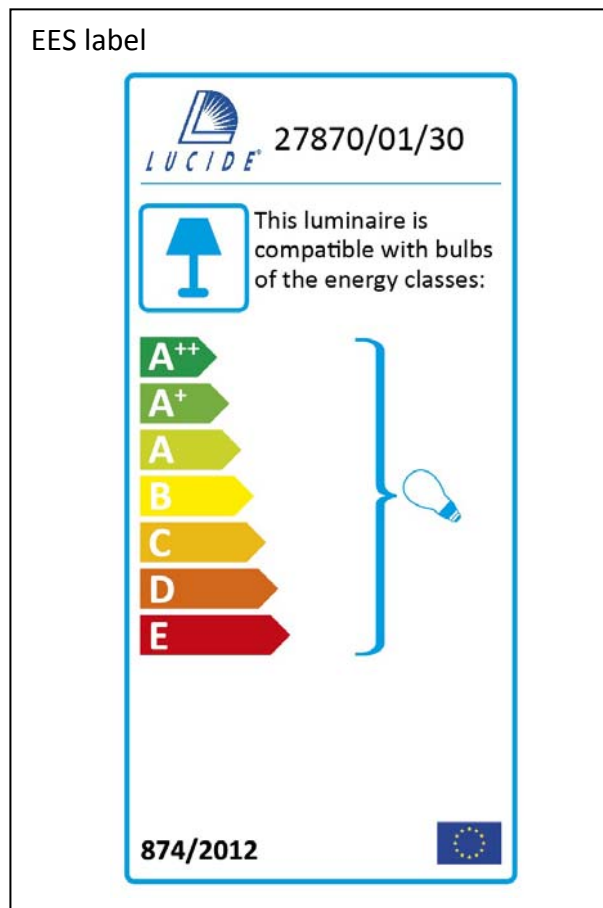

Line drawing of the item

Item number: 27870/01/30

Installation drawing

1.

2.

3.

4.

5.

Technical details

materials used:	Die-cast Aluminium
color:	Graphite
dimmable and how is the fixture dimmable:	
size:	Height: 15.3CM Length: Φ 10.8CM Width: Net Weight: 0.73KG
power requirements:	220-240V~50Hz
bulb type and maximum Wattage:	ESL E27 Max.24W
number of bulbs:	1xE27
IP degree:	IP54