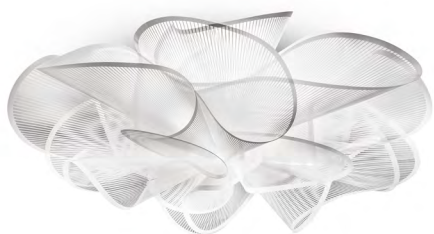

LA BELLE ÉTOILE

DESIGN BY **ADRIANO RACHELE**

TECHNICAL SPECIFICATIONS

FRONT VIEW

PERSPECTIVE VIEW

CEILING / WALL

LED: 31 W - 200 ~240 Vac / 40 Vdc
 3700 Lumen - 3000 Kelvin
 (warm white) CRI 90

Triac Dimmable (Trailing Edge min. 20W)

With: **Magnetic System®**

Made of: **Cristalflex®**

Color: TRANSPARENT WITH WHITE TEXTURE

CE IP 20

LA BELLE ÉTOILE ENTIRE COLLECTION

ENERGY CLASS

This luminaire contains built-in LED lamps.

The lamp can be changed in the luminaire.

SLAMP®
LA BELLE ÉTOILE

874/2012

SLAMP®
THE LEADING LIGHT

LA BELLE ÉTOILE

DESIGN BY **ADRIANO RACHELE**

TECHNICAL SPECIFICATIONS

REPLACEABLE LED LIGHT SOURCE
WITH MAGNETIC SYSTEM

SORGENTE LED SOSTITUIBILE
CON ATTACCO MAGNETICO