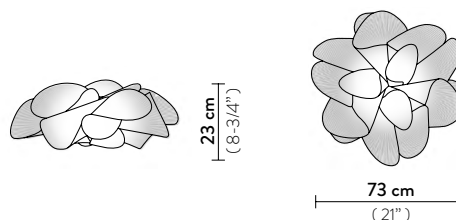

LA BELLE ÉTOILE

DESIGN BY **ADRIANO RACHELE**

TECHNICAL SPECIFICATIONS

FRONT VIEW

PERSPECTIVE VIEW

CEILING / WALL

LED: 31 W - 200 ~240 Vac / 40 Vdc
 3700 Lumen - 3000 Kelvin
 (warm white) CRI 90

Triac Dimmable (Trailing Edge min. 20W)

With: **Magnetic System®**

Made of: **Cristalflex®**

Color: TRANSPARENT WITH WHITE TEXTURE

CE IP 20

LA BELLE ÉTOILE ENTIRE COLLECTION

ENERGY CLASS

This luminaire contains built-in LED lamps.

The lamp can be changed in the luminaire.