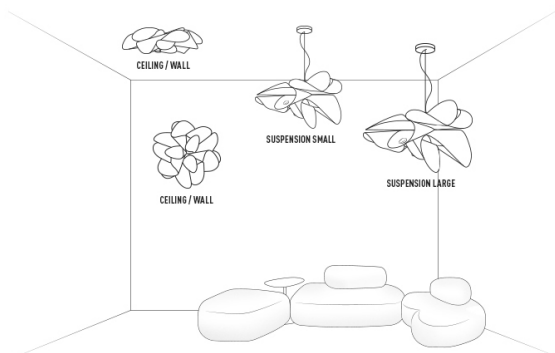

LA BELLE ÉTOILE

DESIGN BY **ADRIANO RACHELE**

TECHNICAL SPECIFICATIONS

FRONT VIEW

PERSPECTIVE VIEW

CEILING / WALL

LED: 31 W - 200 ~240 Vac / 40 Vdc
 3700 Lumen - 3000 Kelvin
 (warm white) CRI 90

Triac Dimmable (Trailing Edge min. 20W)

With: **Magnetic System®**

Made of: **Cristalflex®**

Color: TRANSPARENT WITH WHITE TEXTURE

CE IP 20

LA BELLE ÉTOILE ENTIRE COLLECTION

ENERGY CLASS

This luminaire contains built-in LED lamps.

The lamp can be changed in the luminaire.

SLAMP®
LA BELLE ÉTOILE

874/2012

SLAMP®
THE LEADING LIGHT

LA BELLE ÉTOILE

DESIGN BY **ADRIANO RACHELE**

TECHNICAL SPECIFICATIONS

REPLACEABLE LED LIGHT SOURCE
WITH MAGNETIC SYSTEM

SORGENTE LED SOSTITUIBILE
CON ATTACCO MAGNETICO