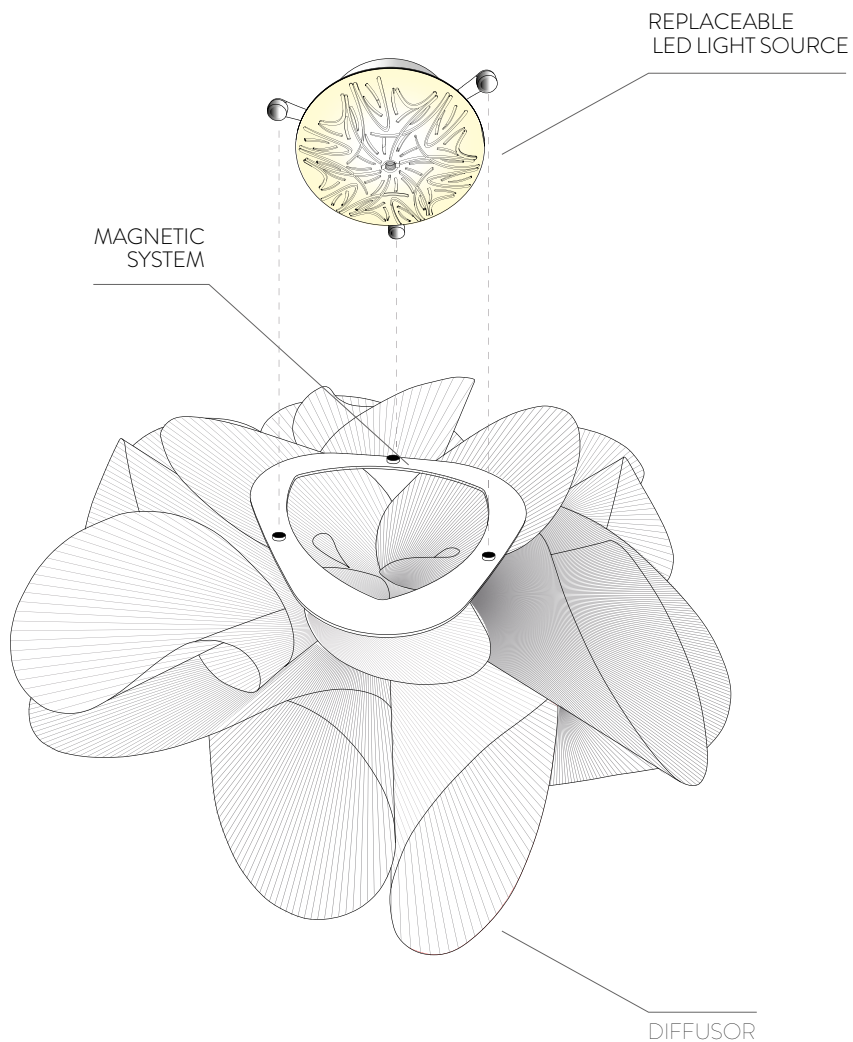

LA BELLE ÉTOILE

DESIGN BY **ADRIANO RACHELE**

TECHNICAL SPECIFICATIONS

FRONT VIEW

PERSPECTIVE VIEW

CEILING / WALL

LED: 31 W - 200 ~240 Vac / 40 Vdc
 3700 Lumen - 3000 Kelvin
 (warm white) CRI 90

Triac Dimmable (Trailing Edge min. 20W)

With: **Magnetic System®**

Made of: **Cristalflex®**

Color: TRANSPARENT WITH WHITE TEXTURE

CE IP 20

LA BELLE ÉTOILE ENTIRE COLLECTION

ENERGY CLASS

This luminaire contains built-in LED lamps.

The lamp can be changed in the luminaire.

SLAMP®
LA BELLE ÉTOILE

874/2012

SLAMP®
THE LEADING LIGHT

LA BELLE ÉTOILE

DESIGN BY **ADRIANO RACHELE**

TECHNICAL SPECIFICATIONS

REPLACEABLE LED LIGHT SOURCE
WITH MAGNETIC SYSTEM

SORGENTE LED SOSTITUIBILE
CON ATTACCO MAGNETICO