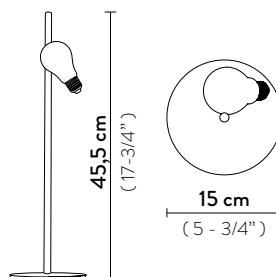

IDEA - TABLE

DESIGN BY MARCANTONIO

TECHNICAL SPECIFICATIONS

TABLE

BULBS: 1 X 5W G9 LED (max length 54 mm, max height 15mm)
500 Lumen - BULB INCLUDED

Changing the bulbs: Lightbulb can be ordered on request

Made of: Brushed Brass / Technopolymer

Color:  BRASS

CE IP 20   ENEC

WHITE AND BRASS

IDEA ENTIRE COLLECTION

ENERGY CLASS