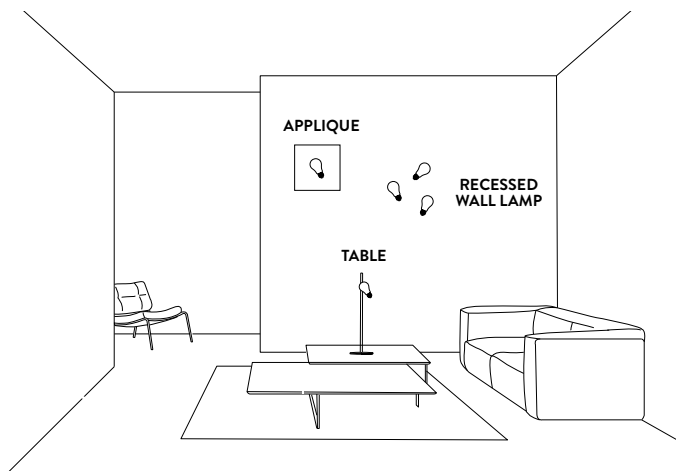

IDEA - TABLE

DESIGN BY MARCANTONIO

TECHNICAL SPECIFICATIONS

TABLE

BULBS: 1 X 5W G9 LED (max length 54 mm, max height 15mm)
500 Lumen - BULB INCLUDED

Changing the bulbs: Lightbulb can be ordered on request

Made of: Brushed Brass / Technopolymer

Color:  BRASS

CE IP 20   ENEC

WHITE AND BRASS

IDEA ENTIRE COLLECTION

ENERGY CLASS