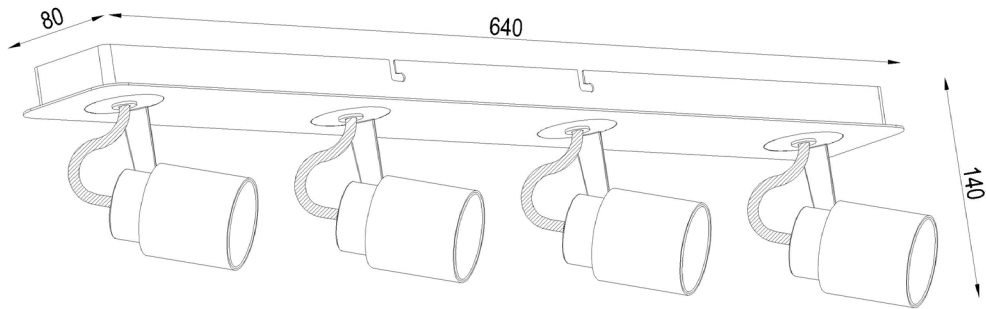

Line drawing of the item

Item number: 17989/20/31

Technical details

Materials used:	Metal
Color:	White
Dimmable and how is fixture dimmable	Yes
Size:	Height: 14CM
	Length: 64CM
	Width: 8CM
	Net weight: 1.76kg
Power requirements:	220-240V~50Hz
Bulb type and maximum wattage:	GU10 LED Max.4x5W
Number of bulbs:	4x GU10 LED
IP degree:	IP20