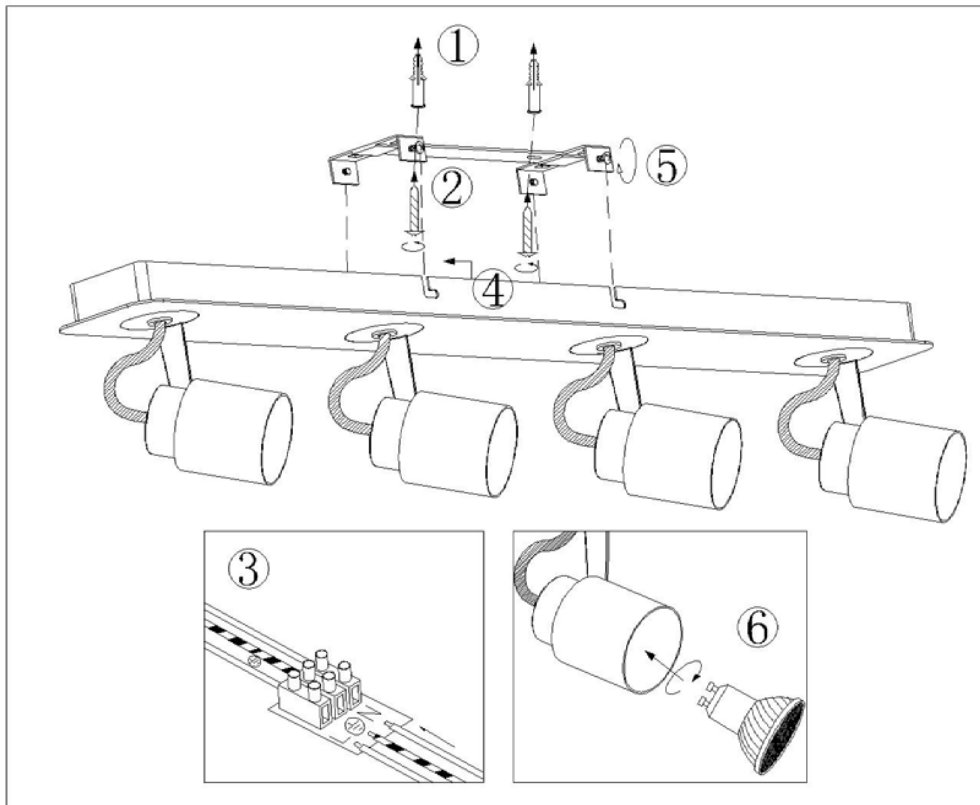

Line drawing of the item

Item number: 17989/20/31

Technical details

Materials used:	Metal
Color:	White
Dimmable and how is fixture dimmable	Yes
Size:	Height: 14CM
	Length: 64CM
	Width: 8CM
	Net weight: 1.76kg
Power requirements:	220-240V~50Hz
Bulb type and maximum wattage:	GU10 LED Max.4x5W
Number of bulbs:	4x GU10 LED
IP degree:	IP20