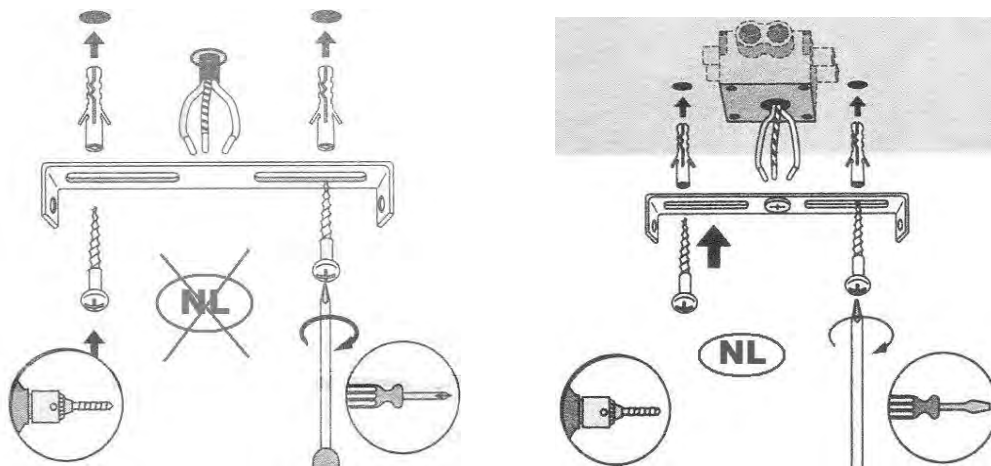

Line drawing of the item

Item number: 17989/20/31

Technical details

Materials used:	Metal
Color:	White
Dimmable and how is fixture dimmable	Yes
Size:	Height: 14CM
	Length: 64CM
	Width: 8CM
	Net weight: 1.76kg
Power requirements:	220-240V~50Hz
Bulb type and maximum wattage:	GU10 LED Max.4x5W
Number of bulbs:	4x GU10 LED
IP degree:	IP20