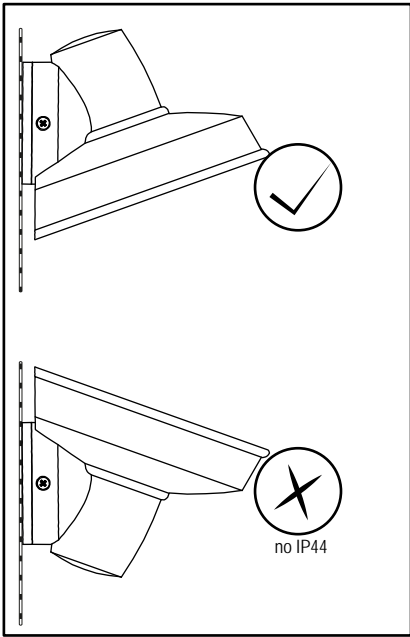

**OUTDOOR**

**You will need**

**01**

**02**

**03**

**04**

**05**

**06**

1 x GU10 MAX 8W LED NOT INCL

TECHNICAL FEATURES - CARACTERÍSTICAS TÉCNICAS